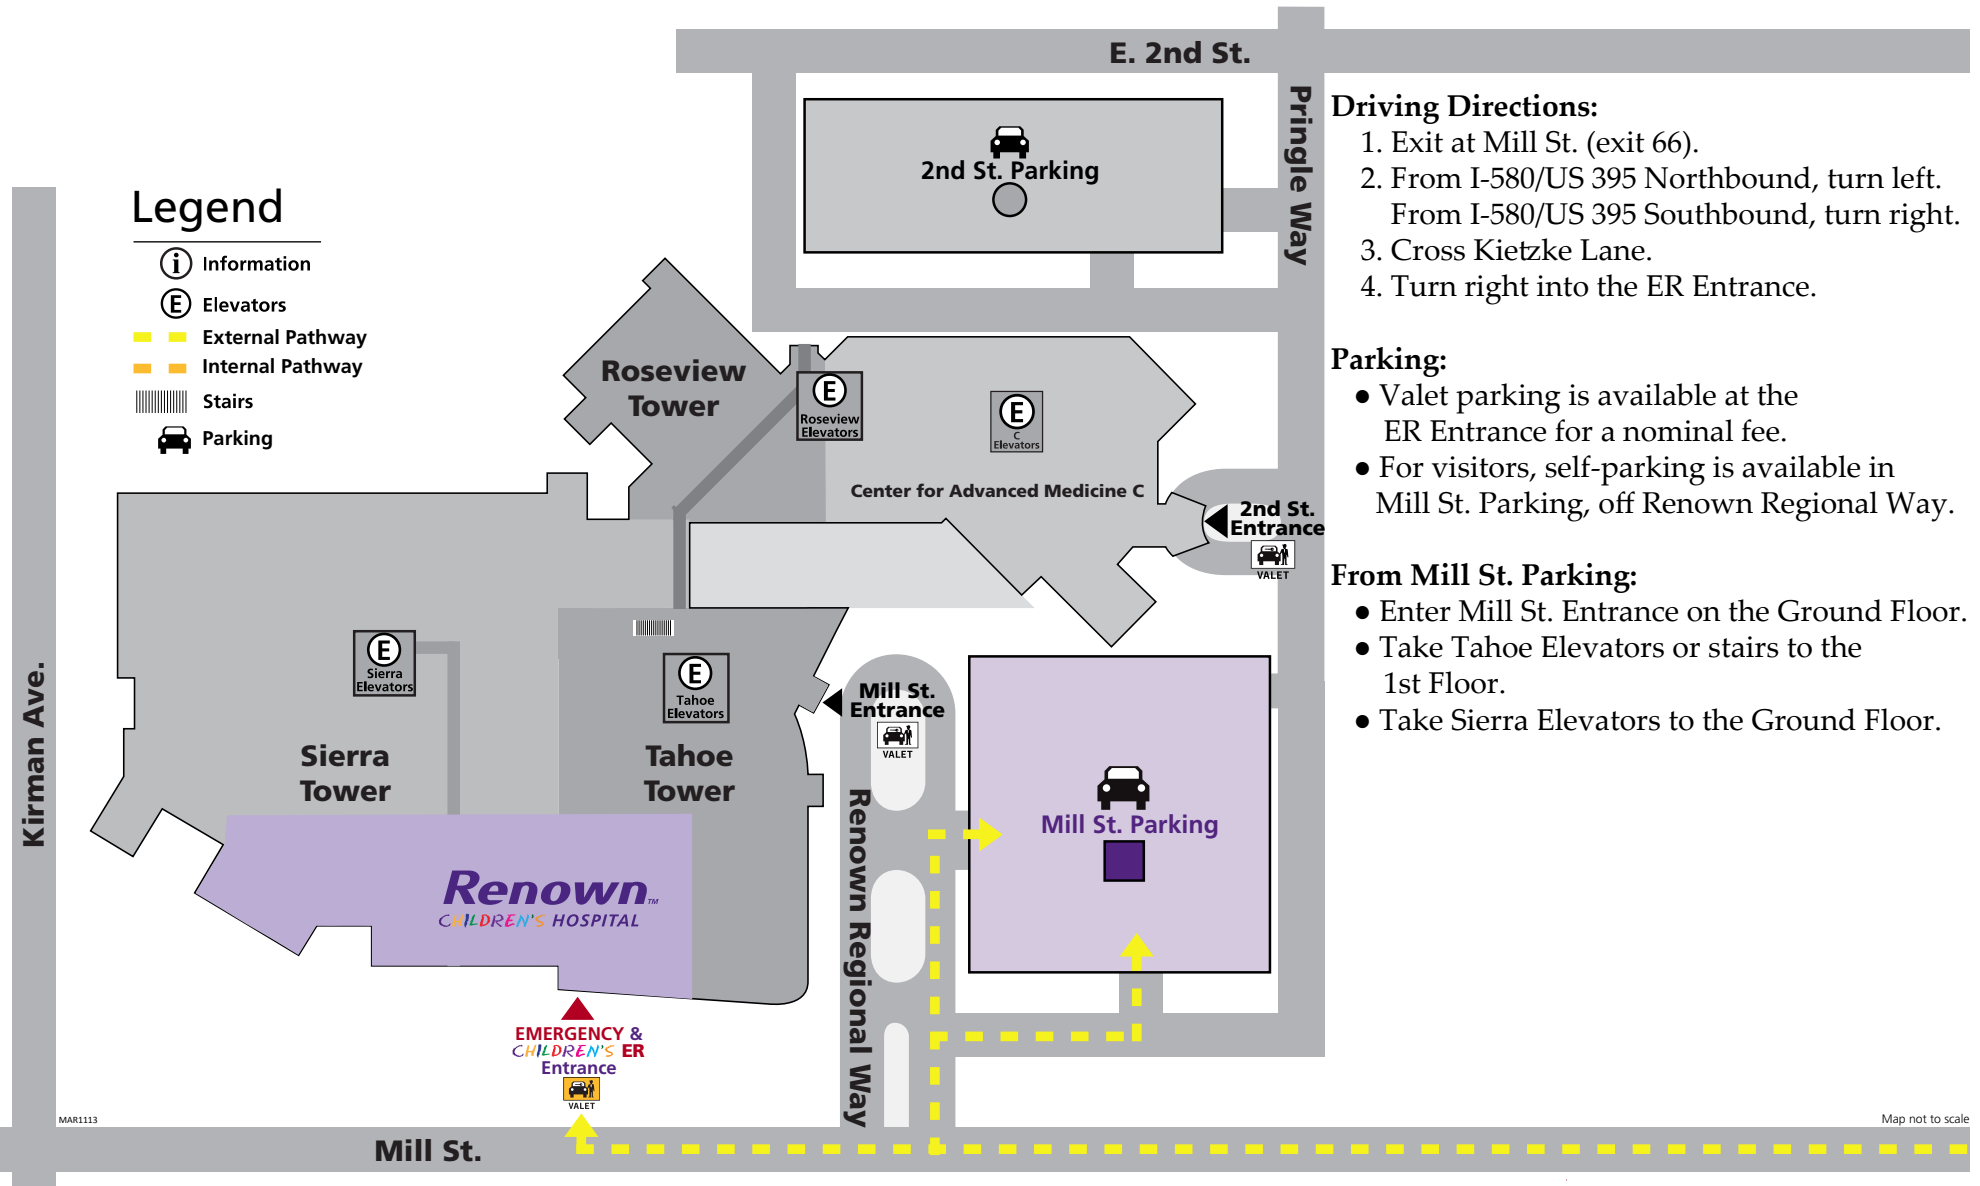

Directions to CHILDREN'S ER

Legend

- Information
- Elevators
- External Pathway
- Internal Pathway
- Stairs
- Parking

Driving Directions:

1. Exit at Mill St. (exit 66).
2. From I-580/US 395 Northbound, turn left.
From I-580/US 395 Southbound, turn right.
3. Cross Kietzke Lane.
4. Turn right into the ER Entrance.

Parking:

- Valet parking is available at the ER Entrance for a nominal fee.
- For visitors, self-parking is available in Mill St. Parking, off Renown Regional Way.

From Mill St. Parking:

- Enter Mill St. Entrance on the Ground Floor.
- Take Tahoe Elevators or stairs to the 1st Floor.
- Take Sierra Elevators to the Ground Floor.